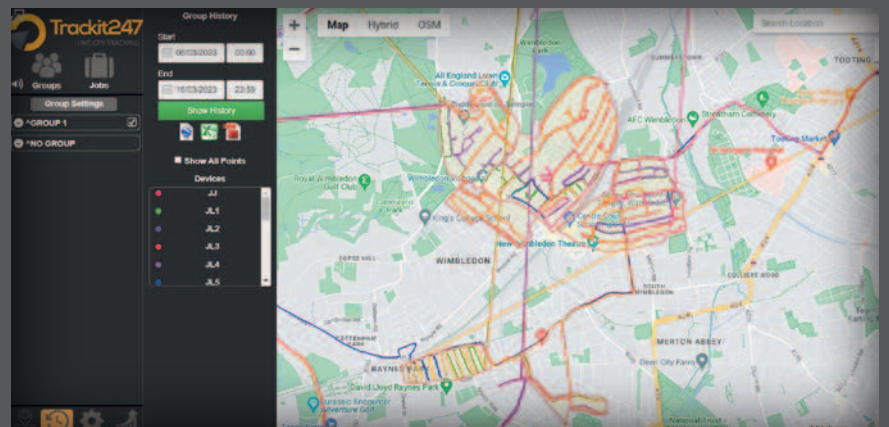

### EXAMPLE OF TRACKED DISTRIBUTION MAP:

The door-to-door distribution of MoveTo is GPS tracked using Trackit247.com live GPS tracking system, for more details please give us a call 020 8390 9242 or email info@barrelfield.co.uk