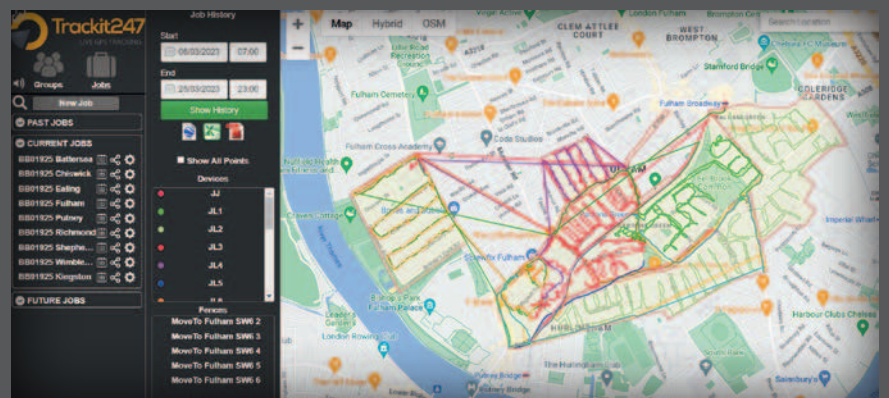

CIRCULATION

SW6 2

SW6 3

SW6 4

SW6 5

SW6 6

Pick up copies 200

Door-to-Door 7,500

Production & Distribution
Dan Rees 020 8390 9242
d.rees@barrelfield.co.uk

EXAMPLE OF TRACKED DISTRIBUTION MAP:

The door-to-door distribution of MoveTo is GPS tracked using Trackit247.com live GPS tracking system, for more details please give us a call 020 8390 9242 or email info@barrelfield.co.uk