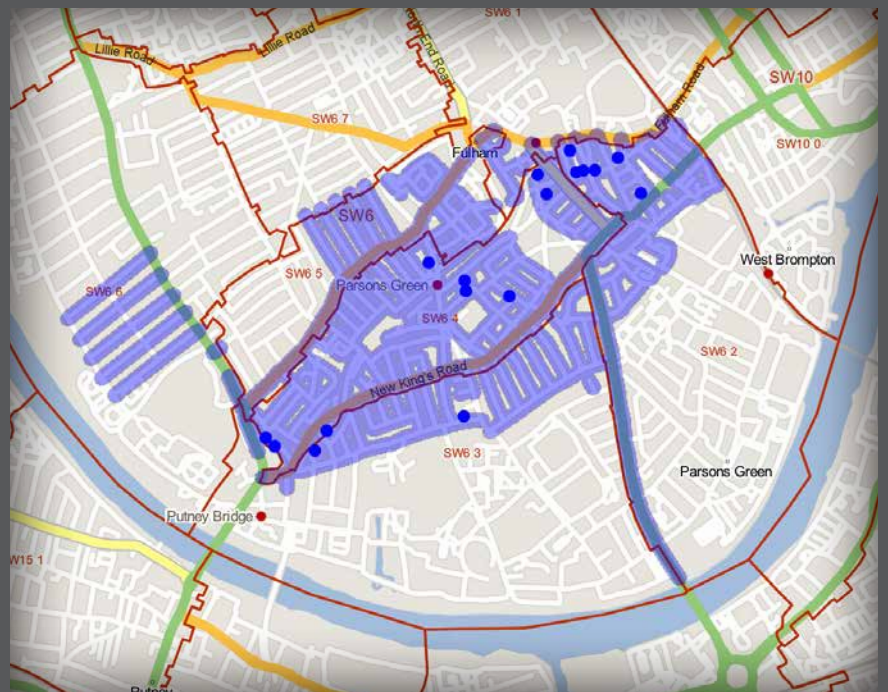

AD SPECIFICATION

Size	Type Area	Trim	Bleed
Double page spread	590mm x 390mm	610mm x 410mm	630mm x 430mm (10mm all edges)
Full page	285mm x 390mm	305mm x 410mm	325mm x 430mm (10mm all edges)
Half page	285mm x 190mm	-	-
Front page footer	285mm x 66.5mm	285mm x 66.5mm	285mm x 66.5mm

TECHNICAL SPEC

Production MoveTo's easy-to-use, web-based production system. Or email transfer of InDesign files, jpegs, pdfs or Illustrator files.

Copy date Copy due Friday for New Homes and Monday for residential one week prior to publication. Call for more details.

CIRCULATION

SW6 2

SW6 3

SW6 4

SW6 5

SW6 6

Pick up copies 200

Door-to-Door 7,500

Total print run 7,700

Readership 11,550

CONTACTS

Estate Agent Advertising
Fiona Brown 07779 276 961
f.brown@barrelfield.co.uk

New Homes Advertising
Fiona Brown 020 8390 9242
f.brown@barrelfield.co.uk

Editorial
editorial@barrelfield.co.uk

Production & Distribution
Dan Rees 020 8390 9242
d.rees@barrelfield.co.uk